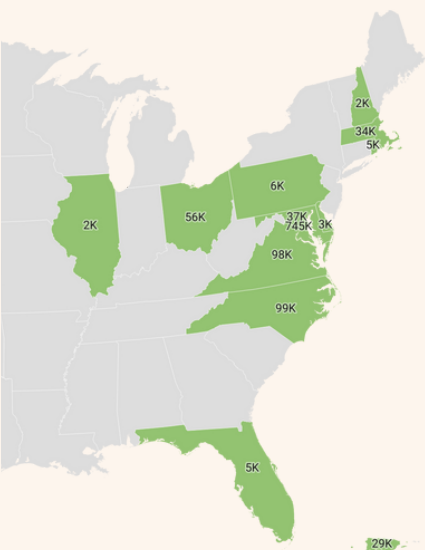

F4F harnesses the power of young leaders to address food insecurity and basic needs nationwide.

STUDENT LED, STUDENT FED:

1,145,403

MEALS TO DATE

F4F's Washington, DC Meals Delivered (Per Ward)

IMPACT SNAPSHOT

88

student-led chapters nationally

7,000

student leaders and volunteers

150,000+

volunteer hours to date

Meals Delivered Per State/Territory

# Student Led, Student Feed