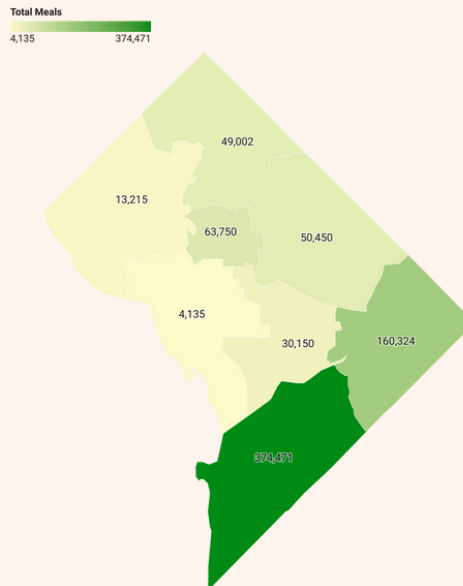

# Impact Report

*Families 4 Families*

"F4F has changed the culture of community service at my school, and our school culture in general. Before F4F, my school wasn't aware of how many people struggle with food insecurity. Now, we feel like there's so much more we can do in the community, and having that direct impact is so powerful."  
- Conrad Brady, F4F Student Leader, 12th grade, Bethesda, MD

F4F harnesses the power of young leaders to address food insecurity and basic needs nationwide.

STUDENT LED, STUDENT FED:

1,145,403

MEALS TO DATE

F4F's Washington, DC Meals Delivered (Per Ward)

IMPACT SNAPSHOT

88

student-led chapters nationally

7,000

student leaders and volunteers

150,000+

volunteer hours to date

Meals Delivered Per State/Territory